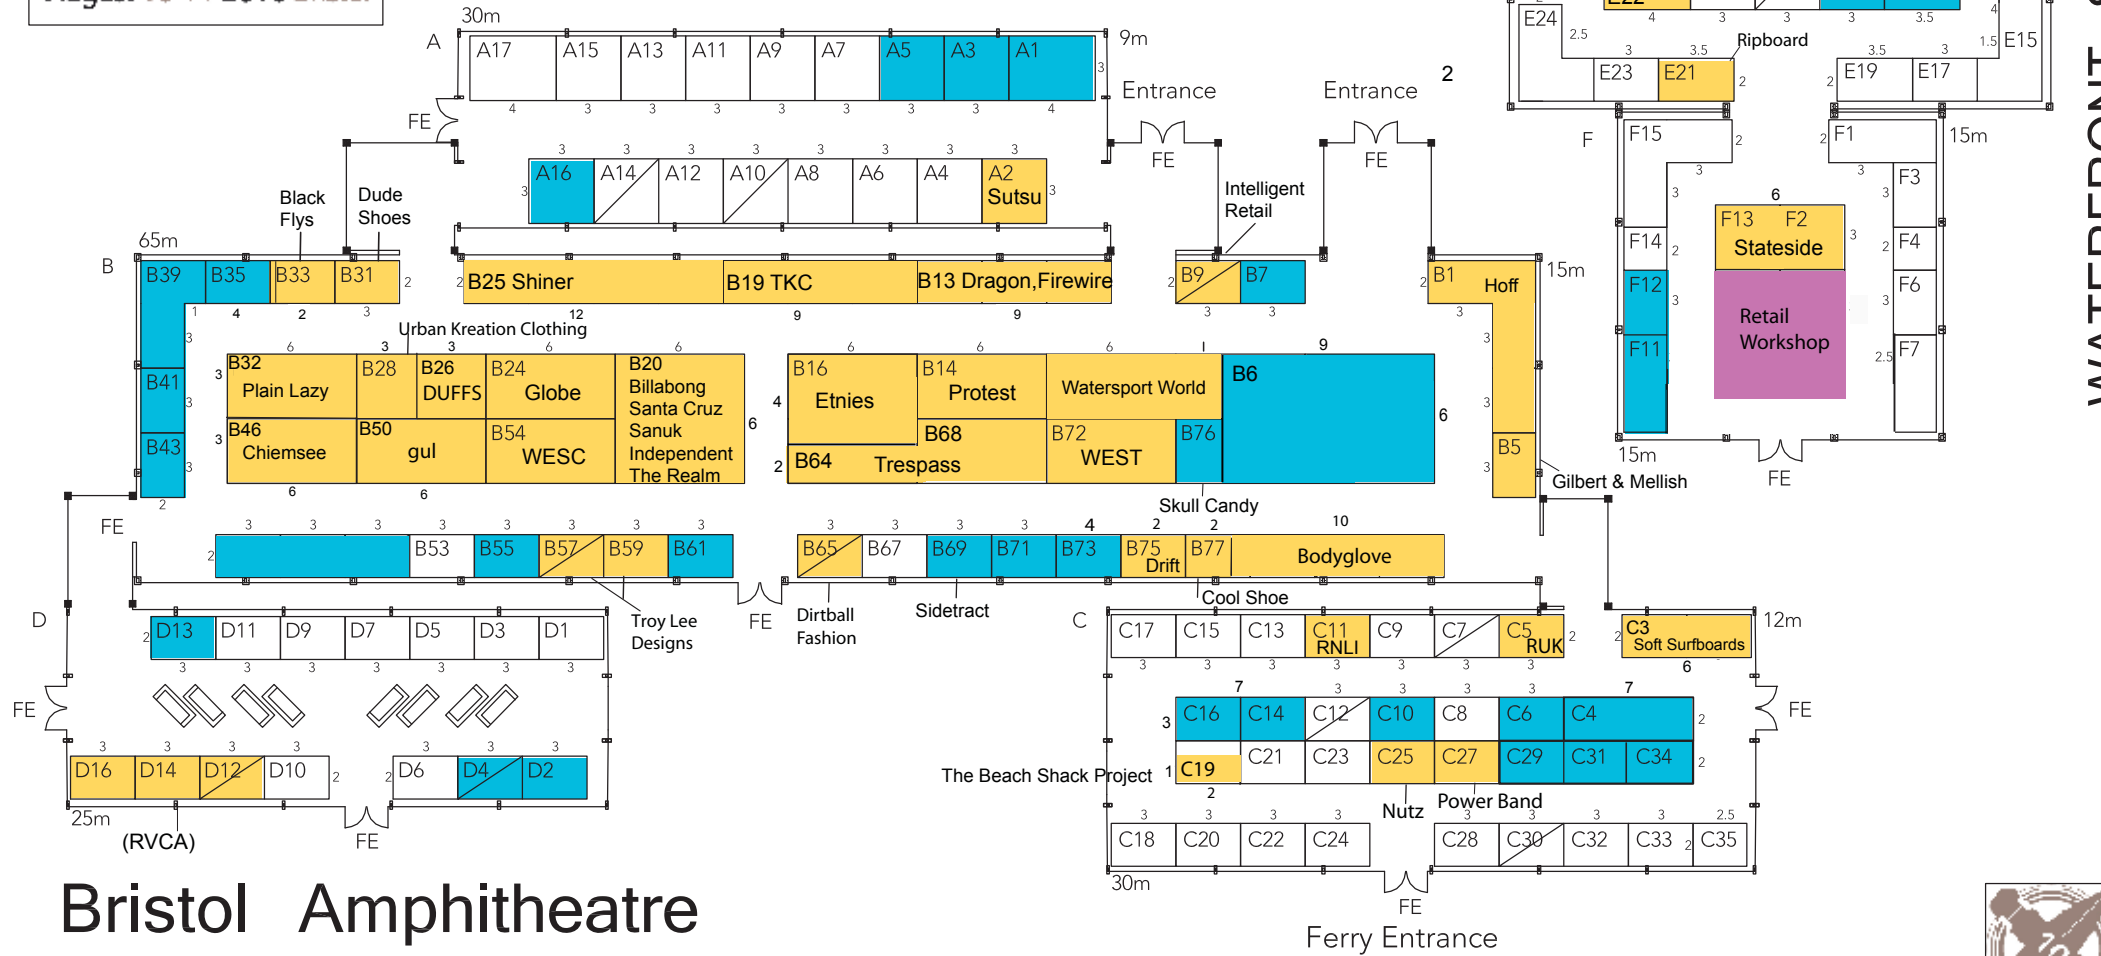

optional
 booked

Bristol Amphitheatre

WATERFRONT SQUARE